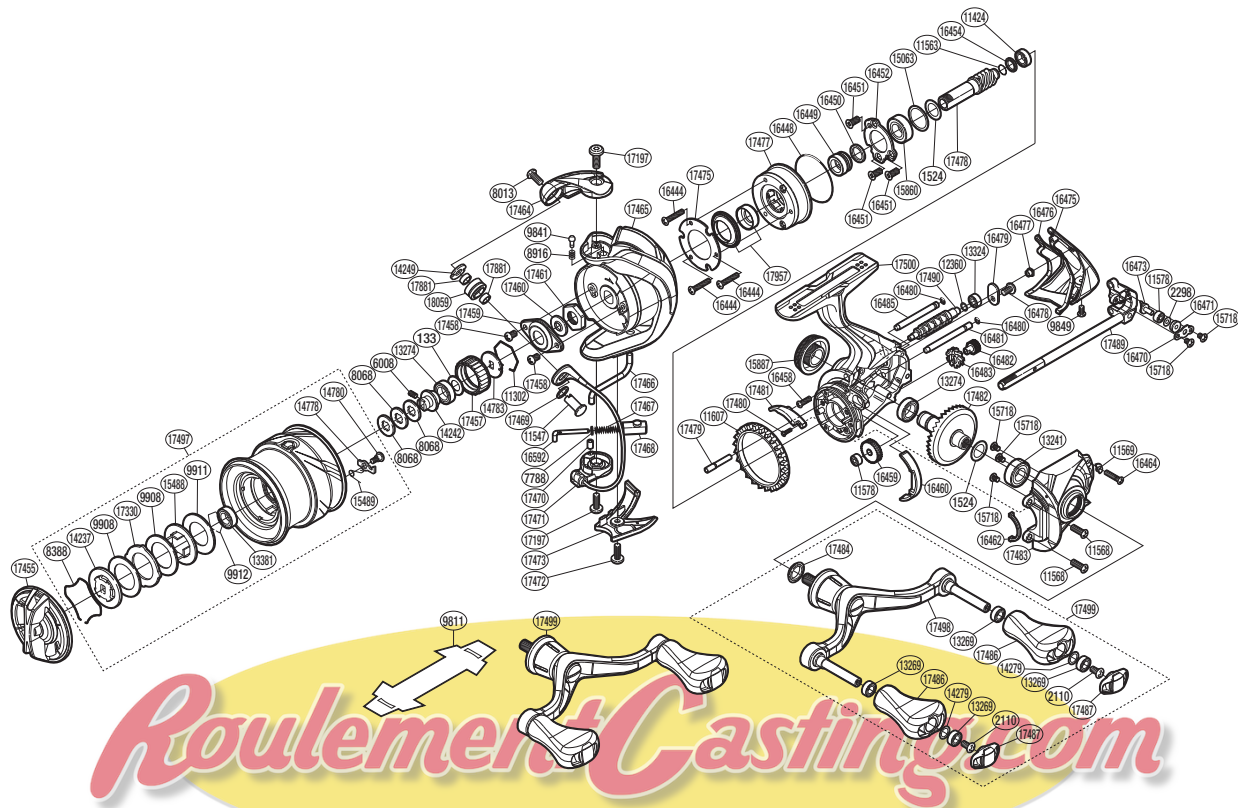

SHIMANO

Vanquish

S A-RB

VANQ-C3000SDH

Please note that the number of adjusting washers may not be the same as shown in the exploded views.

(51SH343301X)

(Adjustment will vary with each individual product.)

Part No.	Description	Part No.	Description	Part No.	Description
RD 0133	Anti-Reverse Pawl Spacer	RD15489	Drag Click Spring	RD17464	Bail Arm
RD 1524	Washer	RD15718	Screw	RD17465	Rotor
RD 2110	Screw	RD15860	Ball Bearing	RD17466	Bail Trip Lever
RD 2298	Spacer	RD15887	Handle Screw Cap	RD17467	Bail Spring
RD 6008	Set Screw	RD16444	Screw	RD17468	Bail Spring Seat
RD 7788	Spring Guide A Support	RD16448	O Ring	RD17469	Washer
RD 8013	Screw	RD16449	Roller Clutch Inner	RD17470	Bail Spring Guide A Bush
RD 8068	Spool Washer	RD16450	Roller Clutch Inner Spacer	RD17471	Bail Assembly
RD 8388	Drag Washers Retainer	RD16451	Screw	RD17472	Screw
RD 8916	Click Spring	RD16452	Bearing Retainer	RD17473	Bail Hold Support Guard
RD 9841	Click Pin	RD16454	Pinion Gear Spacer	RD17475	Roller Clutch Reinforce
RD 9849	Screw	RD16458	Screw	RD17477	Roller Clutch Assembly
RD 9908	Drag Washer	RD16459	Idle Gear	RD17478	Pinion Gear
RD 9911	Drag Washer	RD16460	Friction Ring Spacer	RD17479	Idle Gear B Shaft
RD 9912	Bearing Retainer	RD16462	Flange Water Proof	RD17480	Screw
RD11302	Ratchet Spring	RD16464	Screw	RD17481	Bail Trip Strike
RD11424	Ball Bearing	RD16470	Oscillating Pawl Cover	RD17482	Drive Gear
RD11547	Line Roller Support	RD16471	Oscillating Slider Bushing	RD17483	Side Cover
RD11563	Worm Shaft Ring	RD16473	Oscillating Pawl	RD17484	Handle Shaft Seal
RD11568	Screw	RD16475	Rear Protector	RD17486	Handle Knob
RD11569	Screw Washer	RD16476	Rear Shield	RD17487	Handle Knob Seal
RD11578	Ball Bearing	RD16477	Rear Protector Collar	RD17489	Main Shaft Assembly
RD11607	Friction Ring	RD16478	Screw	RD17490	Worm Shaft
RD12360	Washer	RD16479	Worm Shaft Retainer	RD17497	Spool Assembly
RD13241	Ball Bearing	RD16480	O Ring	RD17498	Handle Shank Assembly
RD13269	Ball Bearing	RD16481	Oscillating Guide B	RD17499	Handle Assembly
RD13274	Ball Bearing	RD16482	Idle Gear B S	RD17500	Body
RD13324	Worm Bushing	RD16483	Idle Gear B L	RD17881	Bearing Spacer
RD13381	Ball Bearing	RD16485	Oscillating Guide A	RD17957	Roller Clutch Water Proof Set
RD14237	Key Washer	RD16592	Bail Spring Guide A	RD18059	Line Roller(With Bearing)
RD14242	Bearing Bushing	RD17197	Screw		
RD14249	Line Roller Plate	RD17330	Eared Washer	RD 9811	Reel Seat Spacer (accessory)
RD14279	Washer	RD17455	Drag Knob		
RD14778	Drag Click	RD17457	Drag Click Ratchet		
RD14780	Screw	RD17458	Screw	PK 0338	Gear Set
RD14783	Spool Support	RD17459	Rotor Nut Lock Plate	PK 0406	Bearing Set
RD15063	Spacer	RD17460	Bearing Water Proof	PK 0340	Oscillation Set
RD15488	Key Washer	RD17461	Rotor Nut	PK 0411	Line Roller Set